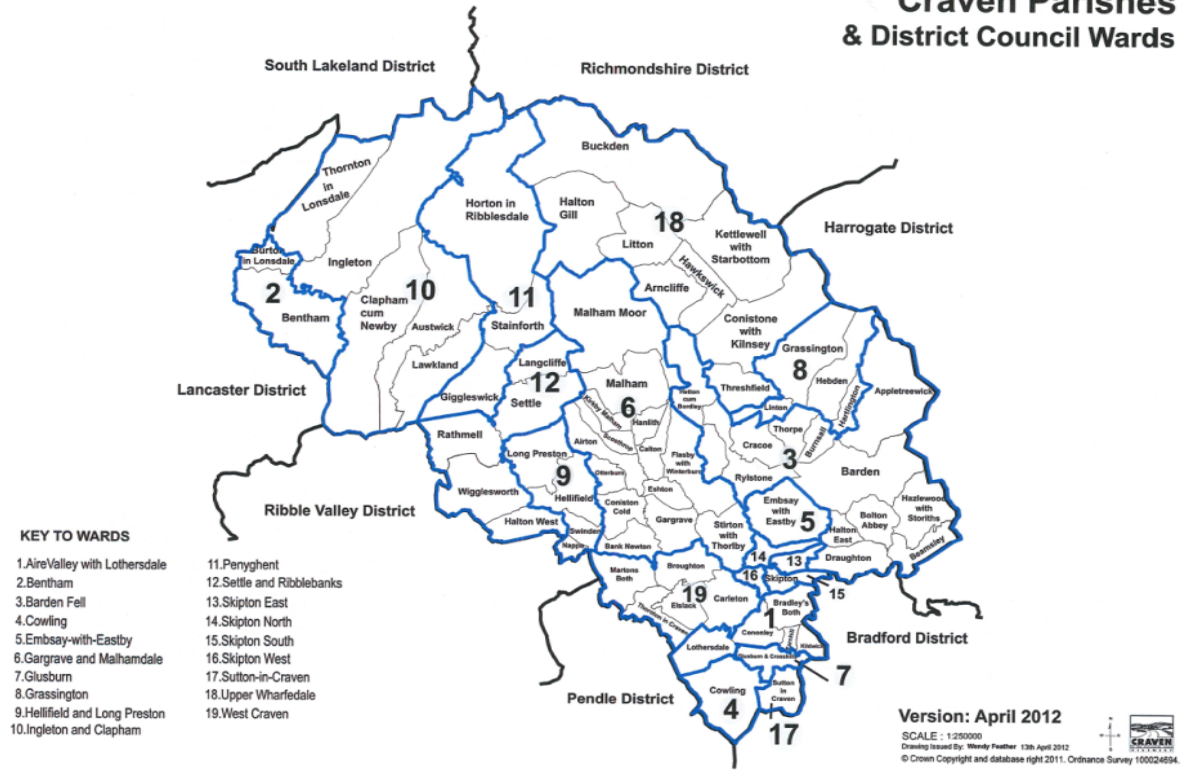

Craven Parishes & District Council Wards