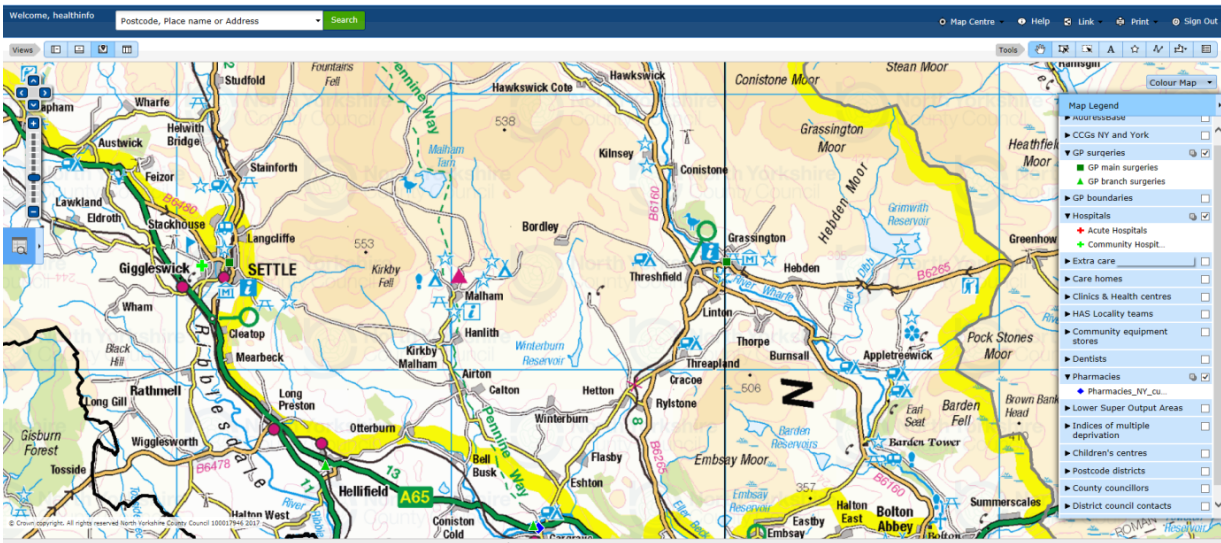

When did the project take place?

The work project began in May of 2016 with research into quantitative and qualitative data and local intelligence – following through to May 2017.

Who will benefit?

Healthcare and public transport service users situated throughout the Craven district of North Yorkshire will be able to access the timetables, in order to efficiently and easily plan necessary journeys to service providers. As previously mentioned with adequate resource this methodology could be replicated for other CCG areas and the key recommendations are of equal value to all commissioners in the county who with varying degrees have the same issues of large proportion of residents in isolated rural locations.

How did we do it?

Using a combination of both staff and volunteer time, Healthwatch North Yorkshire collected a wealth of data surrounding access to transport links and healthcare services (**GP Surgeries, Pharmacies and Hospitals**) throughout the Craven area. The initial project scope included dentist services however there were inadequate resources to enable us to complete this strand of research.